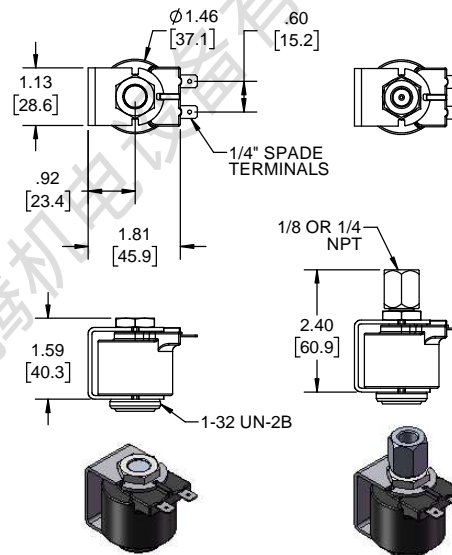

# SERIES O30

GROMMET HOUSING

CONDUIT HOUSING

YOKE WITH SPADE COIL

YOKE WITH LEAD WIRES

中国办事处 深圳市德胜机械有限公司