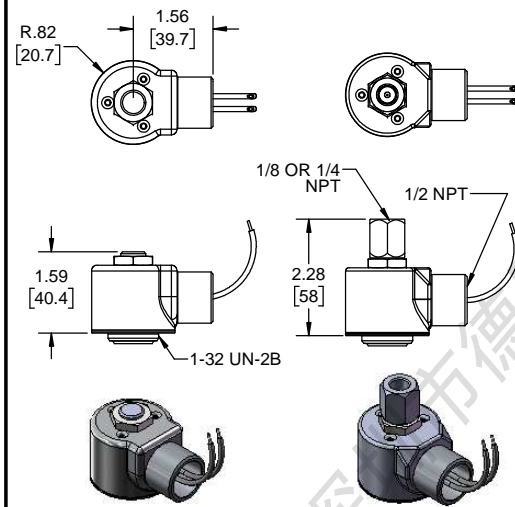

# SERIES O30

GROMMET HOUSING

CONDUIT HOUSING

YOKE WITH SPADE COIL

YOKE WITH LEAD WIRES

中国办事处 深圳市德胜机械有限公司