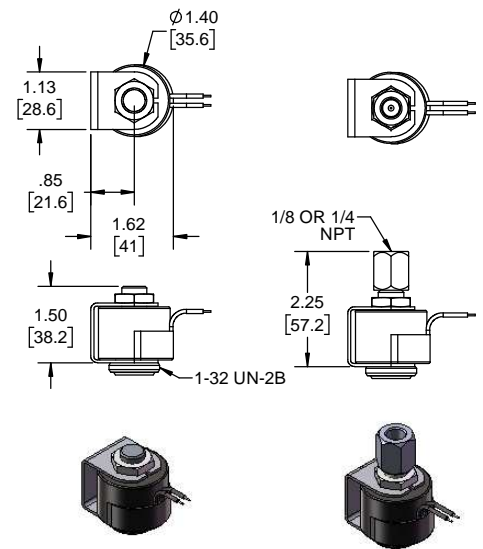

# SERIES O30

GROMMET HOUSING

CONDUIT HOUSING

YOKE WITH SPADE COIL

YOKE WITH LEAD WIRES

中国办事处 深圳市德胜机械有限公司