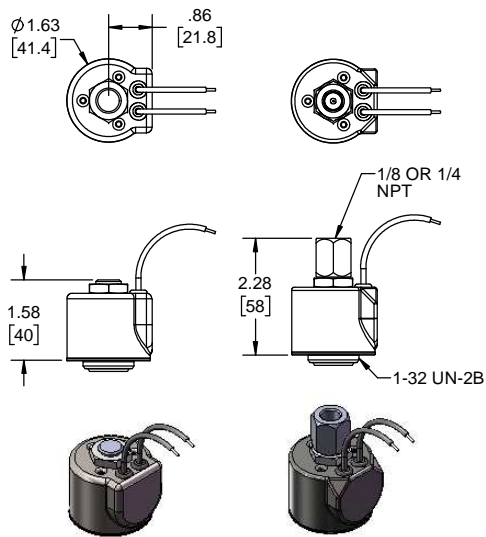

# SERIES O30

GROMMET HOUSING

CONDUIT HOUSING

YOKE WITH SPADE COIL

YOKE WITH LEAD WIRES

中国办事处 深圳市德胜机械有限公司